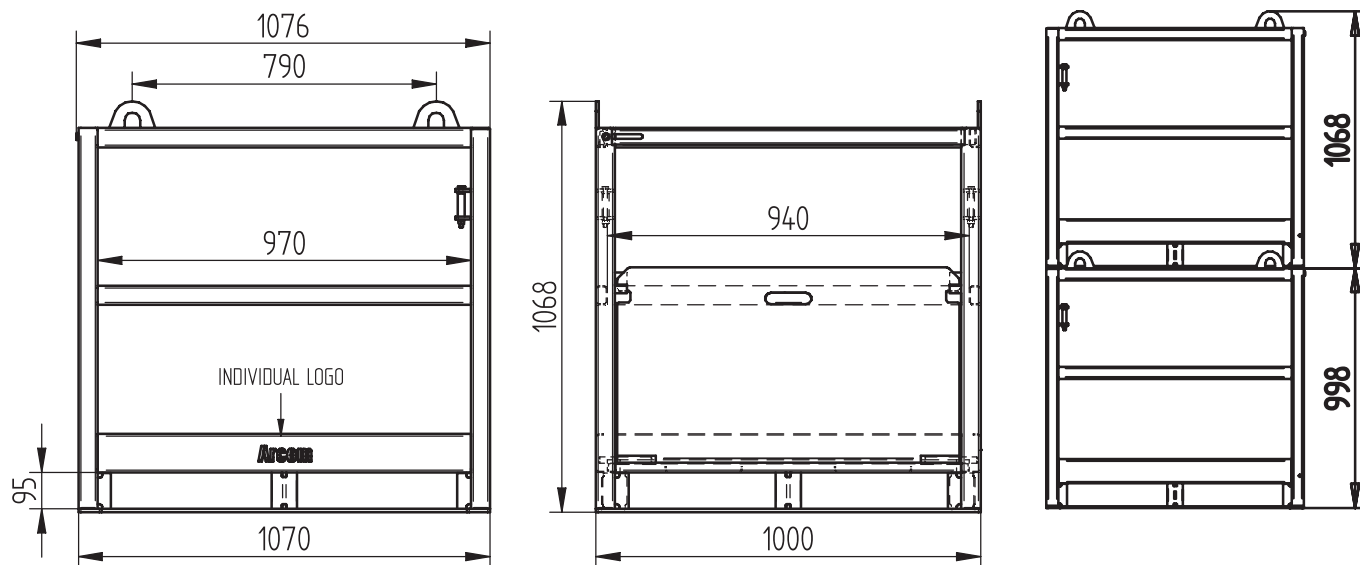

Transport cage for gas cylinders

Application	Maximum load	Stackability (empty)	Stackability (full)	Capacity	Coating

DIMENSIONS	LENGTH	WIDTH	HEIGHT
ARG17	1000	1076	1068

TECHNICAL DATA

TRANSPORT

ARCOM sp.j.
Artur Wilk,
Robert Zięba