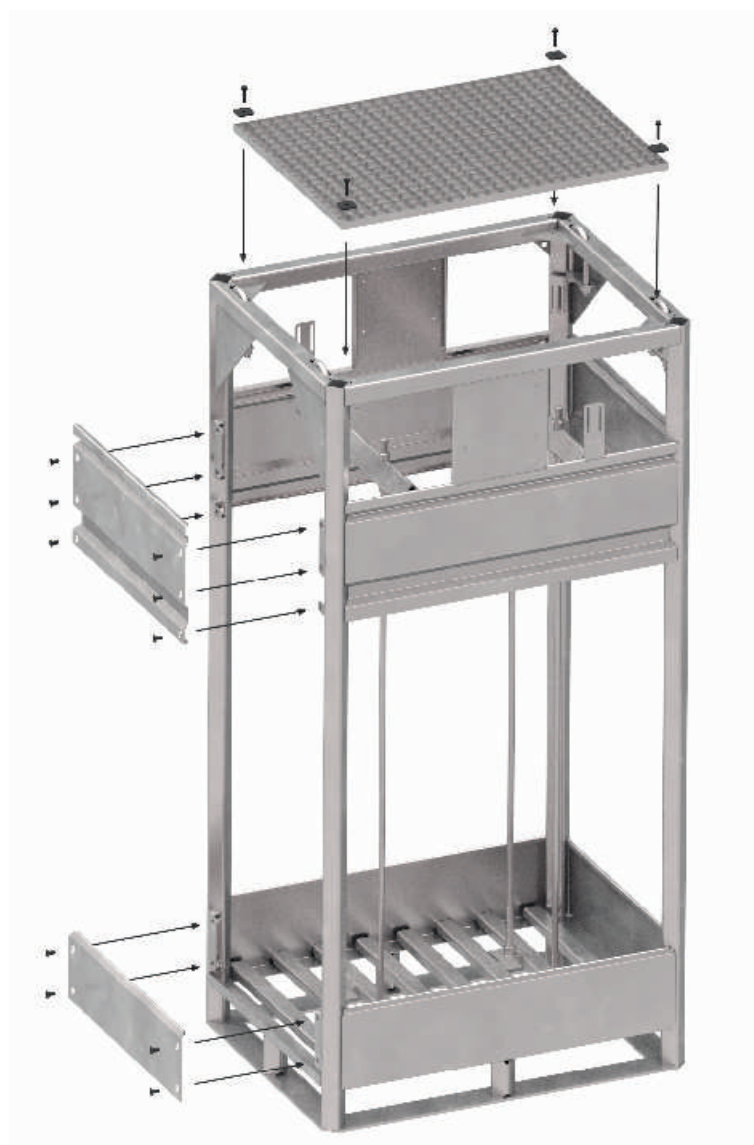

Bundle frame

Application	Maximum load	Stackability	Capacity	Coating

DIMENSIONS	LENGTH	WIDTH	HEIGHT
ARG29	990	752	1976

TECHNICAL DATA

TRANSPORT