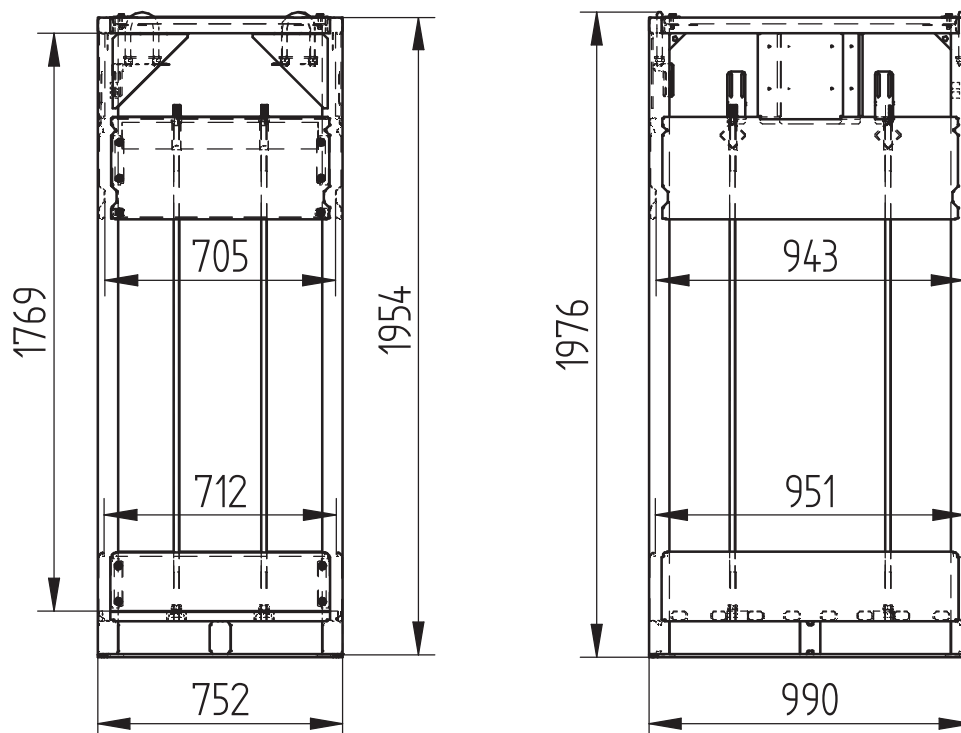

Bundle frame

Application	Maximum load	Stackability	Capacity	Coating

DIMENSIONS	LENGTH	WIDTH	HEIGHT
ARG29	990	752	1976

TECHNICAL DATA

TRANSPORT