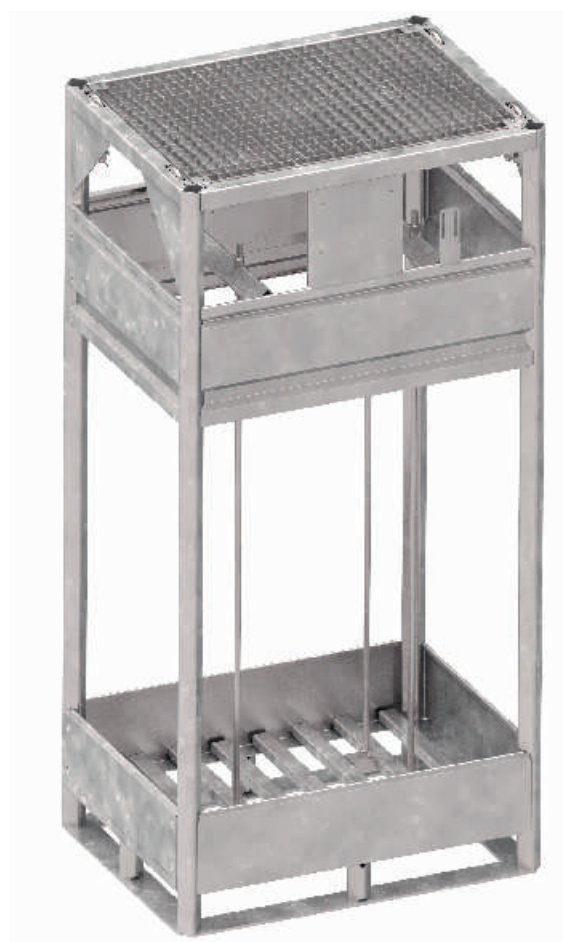

Bundle frame

Application	Maximum load	Stackability	Capacity	Coating

DIMENSIONS	LENGTH	WIDTH	HEIGHT
ARG29	990	752	1976

TECHNICAL DATA

TRANSPORT