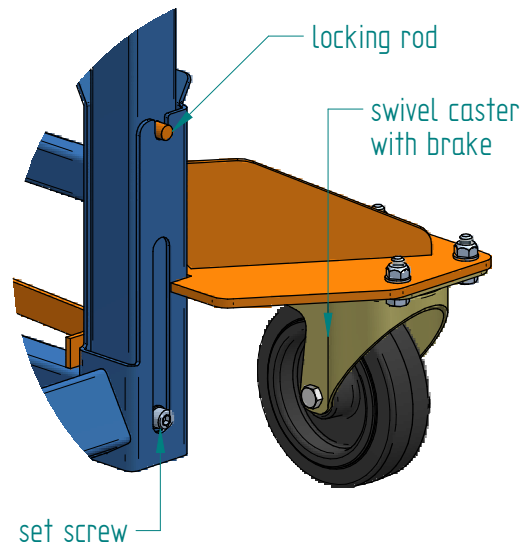

### Detail A

### Detail B

## AR30/7 v2

Outside dimensions:  
Weight:  
Loading capacity:  
Stackability (empty):  
Surface finish:

2276x720x1983  
69 Kg  
200 Kg / shelf  
20  
RAL 5003