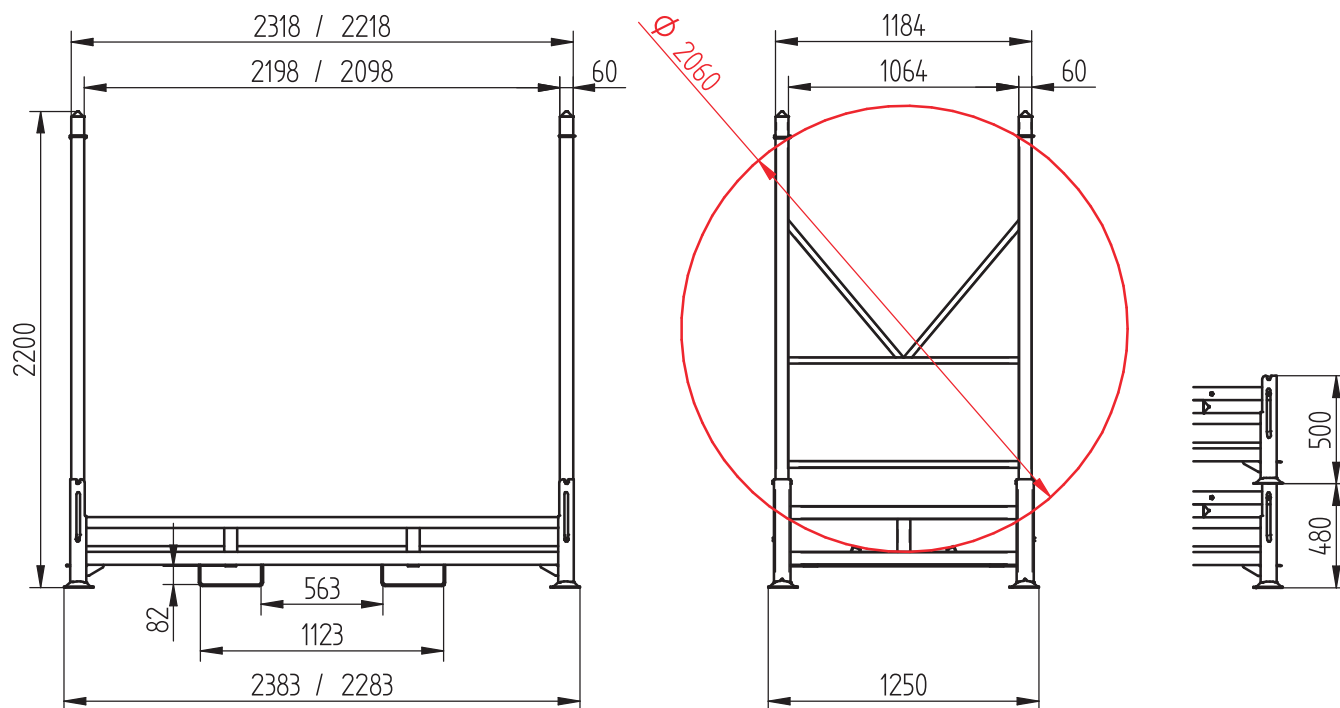

AGRI tyre rack

Application	Tyre storage method	Maximum load	Stackability	Capacity	Coating
					

DIMENSIONS	LENGHT	WIDTH	HEIGHT
AR13	2383	1250	2200
AR13C	2283	1250	2200

TECHNICAL DATA

ACCESSORIES AND VARIANTS